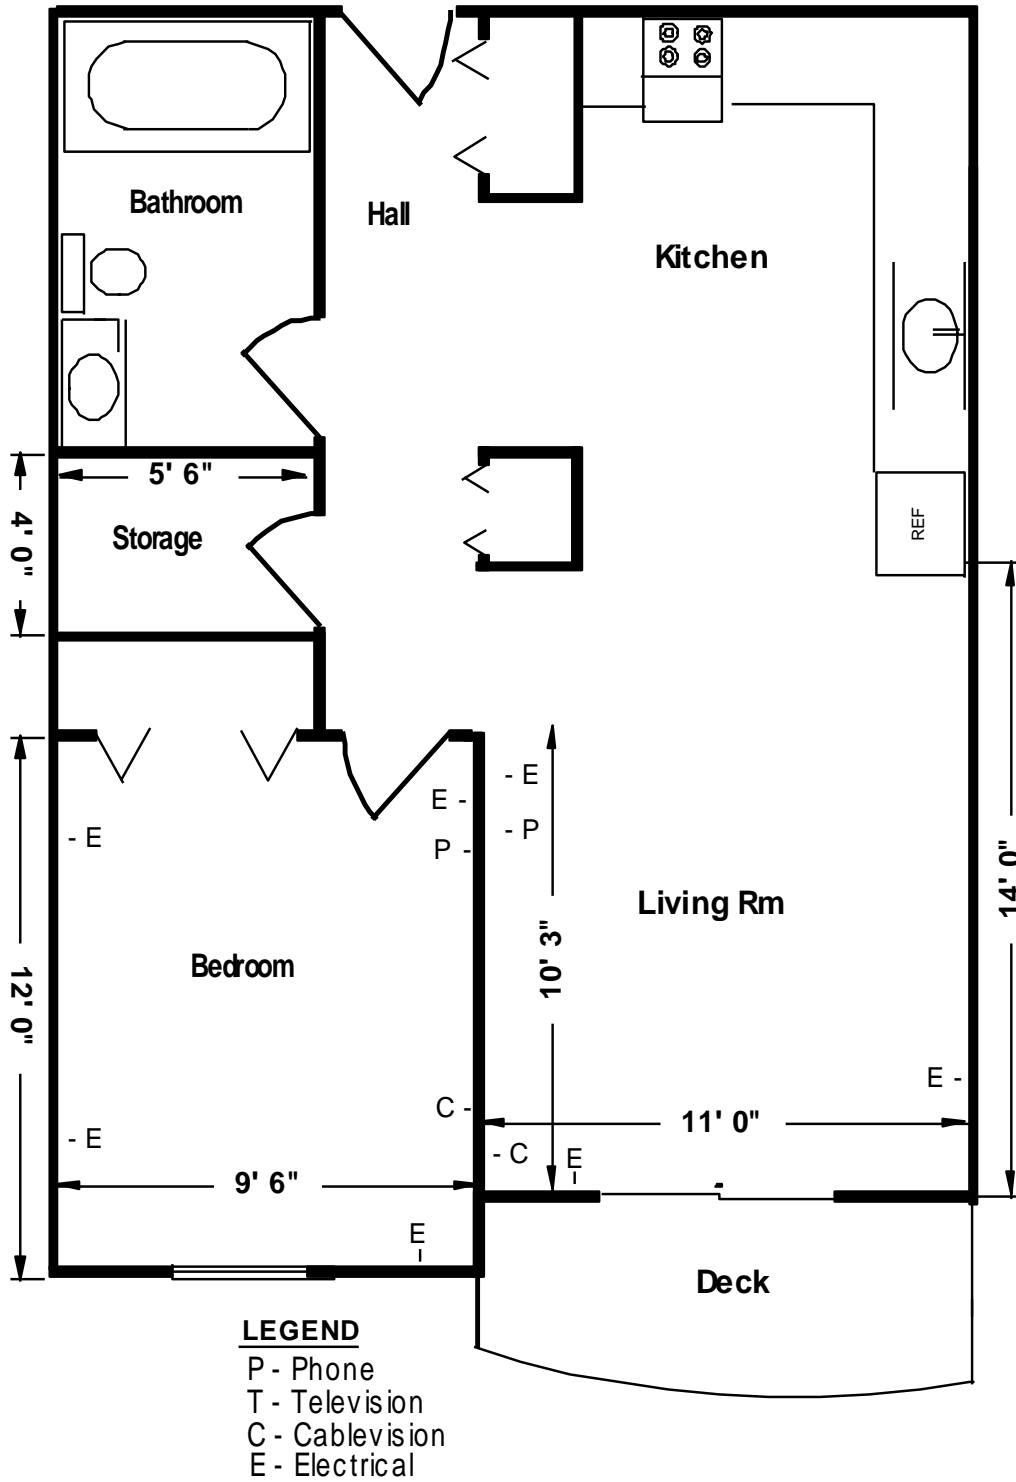

**TYPICAL TERRACE UNIT/ 560 sqft (Approx)**

TERRACE WEST 1 BEDROOM SUITE (56 Suites)