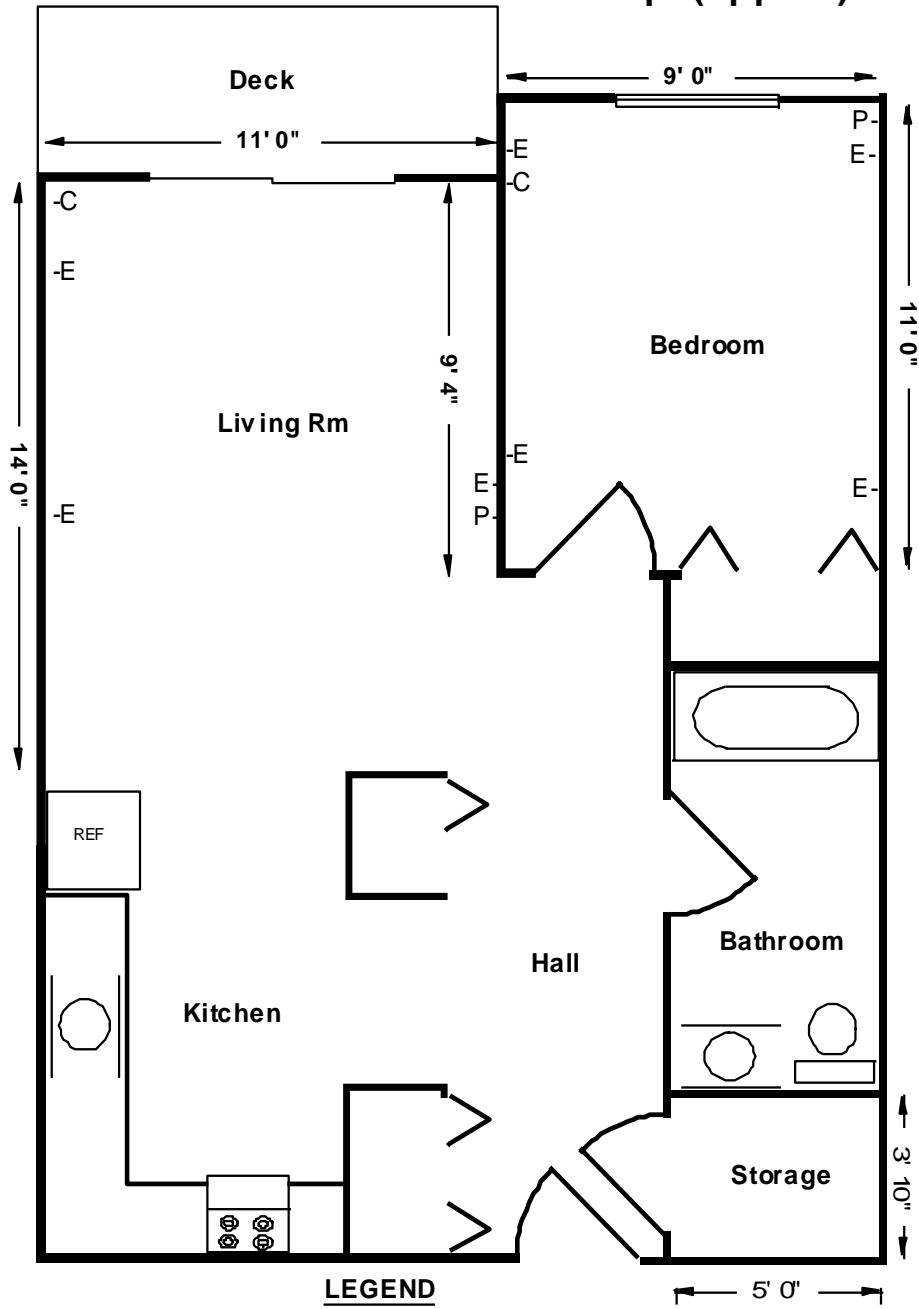

**TYPICAL PAVILION UNIT (1983 Building) / 560 sqft (Approx)**

**PAVILION 1983 WING (25 Suites)**

**TYPICAL PAVILION UNIT / 560 sqft (Approx)**

**LEGEND**

- P - Phone
- T - Television
- C - Cablevision
- E - Electrical

**PAVILION 1992 WING (34 Suites)**