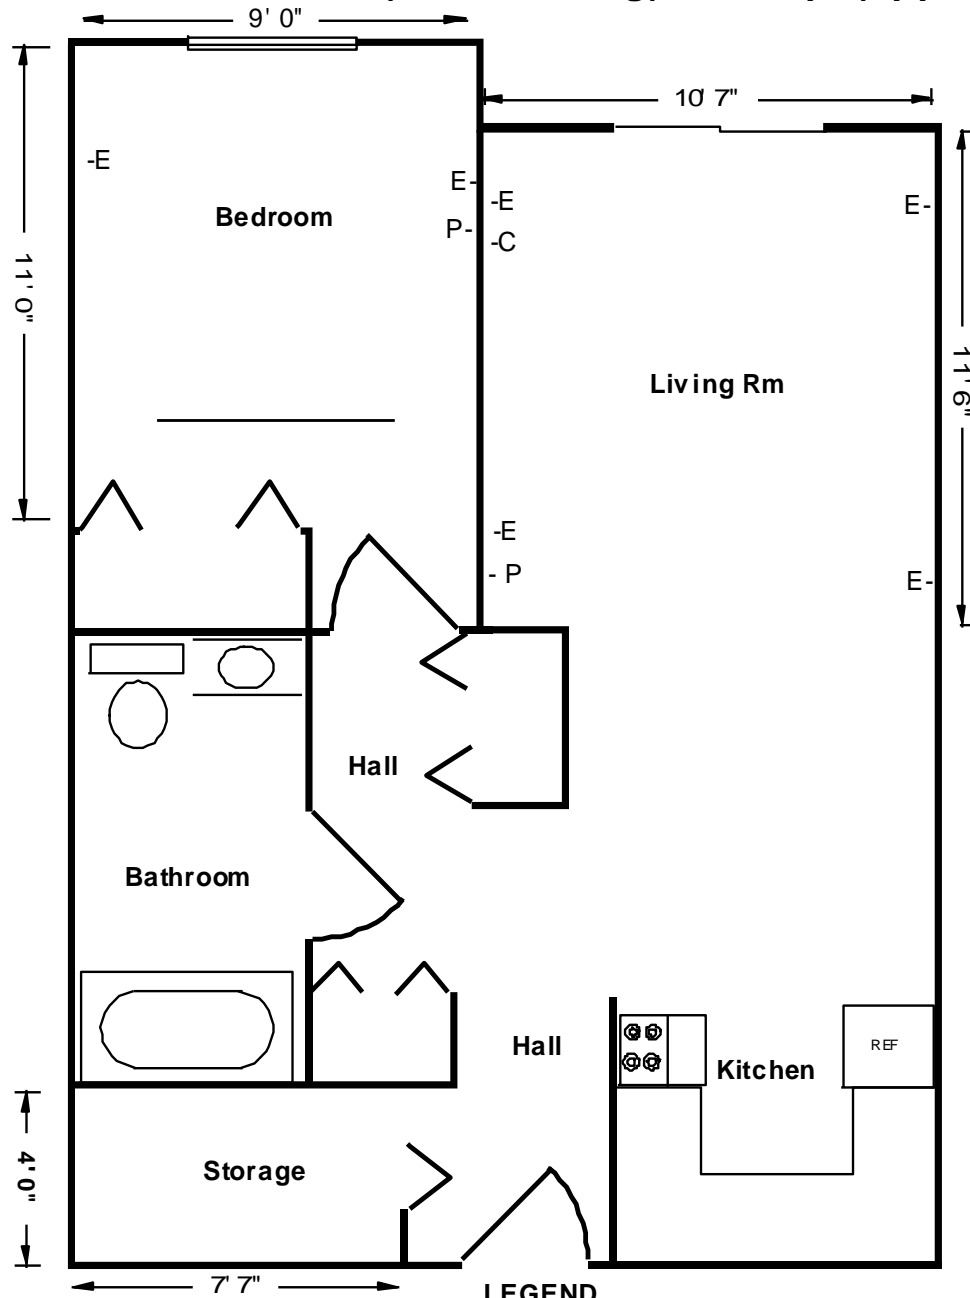

**TYPICAL PAVILION UNIT (1983 Building) / 560 sqft (Approx)**

**PAVILION 1983 WING (25 Suites)**

**TYPICAL PAVILION UNIT / 560 sqft (Approx)**

**LEGEND**

- P - Phone
- T - Television
- C - Cablevision
- E - Electrical

**PAVILION 1992 WING (34 Suites)**